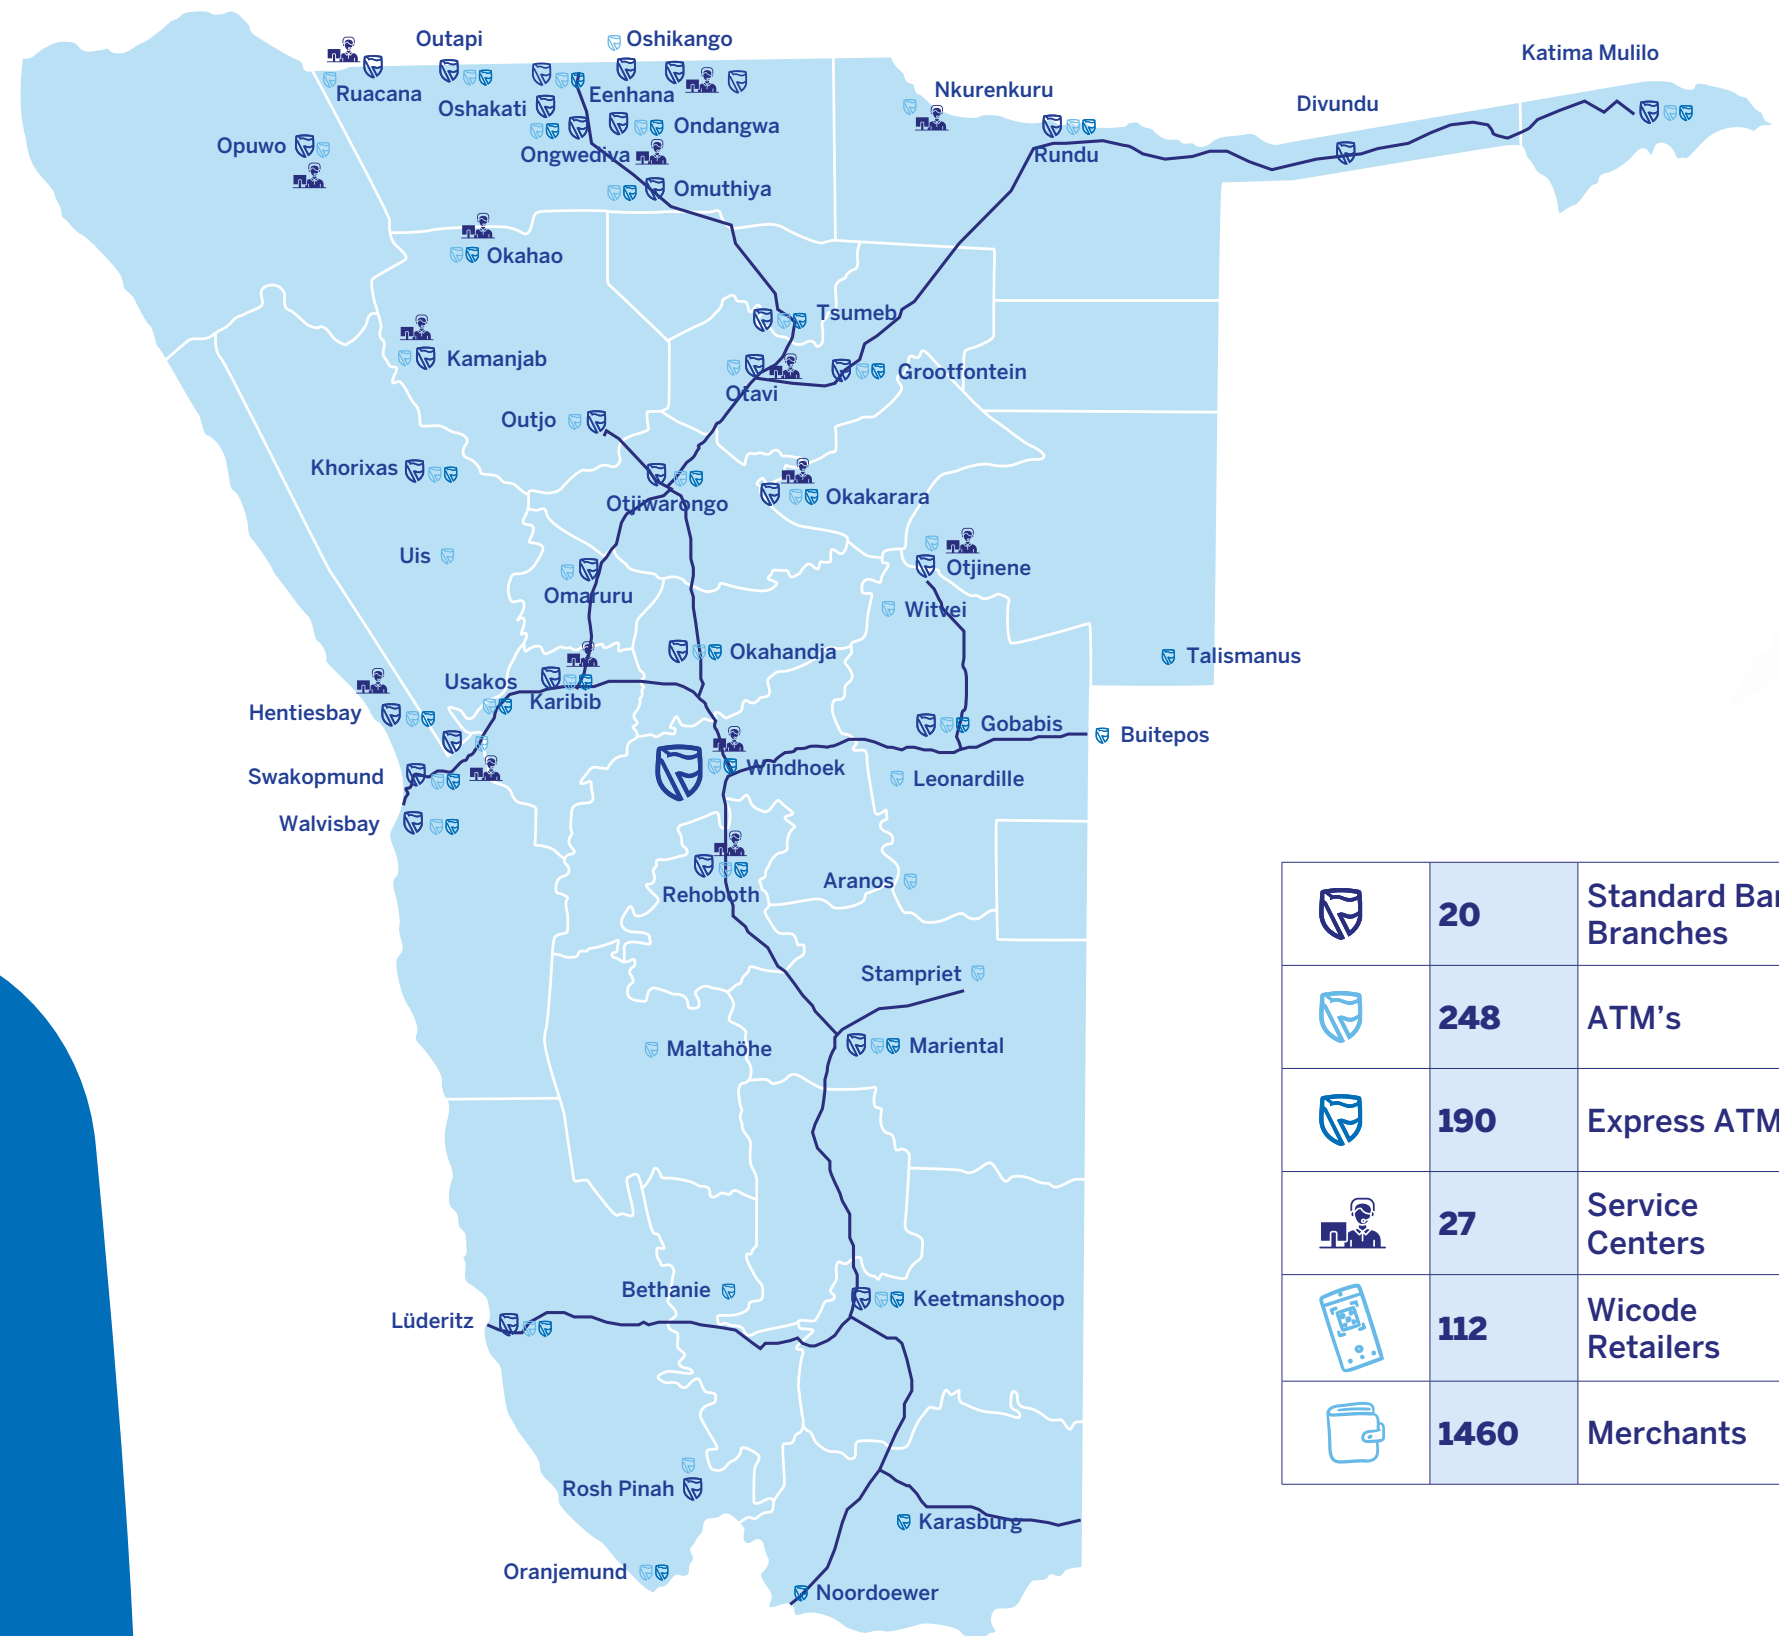

Standard Bank

STANDARD BANK POINTS OF REPRESENTATION

	20	Standard Bank Branches
	248	ATM's
	190	Express ATM's
	27	Service Centers
	112	Wicode Retailers
	1460	Merchants

Central Region

Name	Branch Code	Type	Physical Address	POR Phone Number
Ausspannplatz	82672	Branch	50 Rehobother Road, Windhoek	061 - 294 9500
Eveline Street	82972	Service Centre	Erf 74, Eveline Street, Greenwell Matongo, Katutura	061 - 294 9795/96
Katutura	82972	Branch	Shop No.19 Red Cross Shopping Centre Katutura	061 -294 9200
Gobabis	82072	Branch	TAU Shoping Centre,Church Street	062 - 562 074\5\6
Grove Mall	87472	Service Centre	Erf 1004, Chasie Street, Kleine Kuppe, Ground Floor	061 - 294 4712
Okahandja	84273	Branch	Erf 968 Martin Neib Avenue	062 - 503 047
Okuryangava	82972	Service Centre	Namica Shopping Centre Okuryangava	061 - 294 4759
Otjinene	82072	Service Centre	Otjinene Main Street	062 - 567 661 & 567507
Maerua Mall	86872	Branch	Erf 6566, Centaurus Road, Ground Floor	061-294 2030
Windhoek	82372	Branch	261 Independence Avenue Windhoek	061 - 294 4203

Southern Region

Name	Branch Code	Type	Physical Address	POR Phone Number
Aussenkehr		Service Centre	24 loot street Rosh Pinah	063-274 428
Keetmanshoop		Branch	Co 5th Avenue & Hampie Plichta St	063-223 274/5
Luderitz		Branch	Bismark street town centre	063-202 316
Mariental		Branch	63 Hendrik Witbooi Avenue	063-242 371
Rosh Pinah		Branch	24 loot street Rosh Pinah	063-274 428
Rehoboth		Service Centre	Plot 172 Block B Rehoboth	061 -294 4521